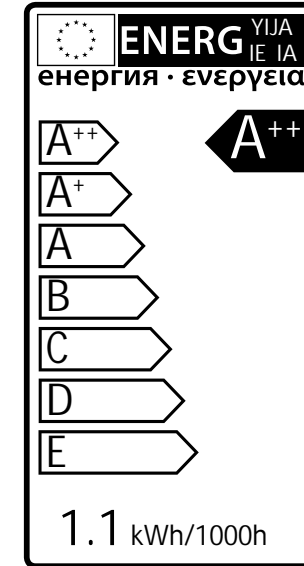

Kolossos

3544461

2 Watt On/Off 5000 Failure < 5% after 1000h
 88 Lumen Non dimmable Failure < 10% after 6000h
 6000 Kelvin Instant full light Flux > 80% after 6000h
 10.000 Hours Power factor > 0,5 CRI > 65

MR16 20X LED
 12V 2W GU5.3
 white
 Art. nr.6022101

904-0207A-RS

502-0273A-RS

301-03417-RS

501-0126-RS

801-0264-RS

301-03141-RS

102-12194A-B012B