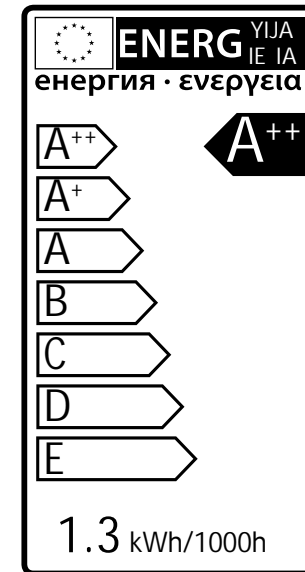

Rumex

3134171

1,5 Watt
90 Lumen
3000 Kelvin
10.000 Hours

On/Off 5.000
Non dimmable
Instant full light
Power factor > 0,5

Failure < 5% after 1000h
Failure < 10% after 6000h
Flux > 80% after 6000h
CRI > 65

G4 LED 4x
12V 1.5W G5.3
Warm white
Art. nr. 6204451